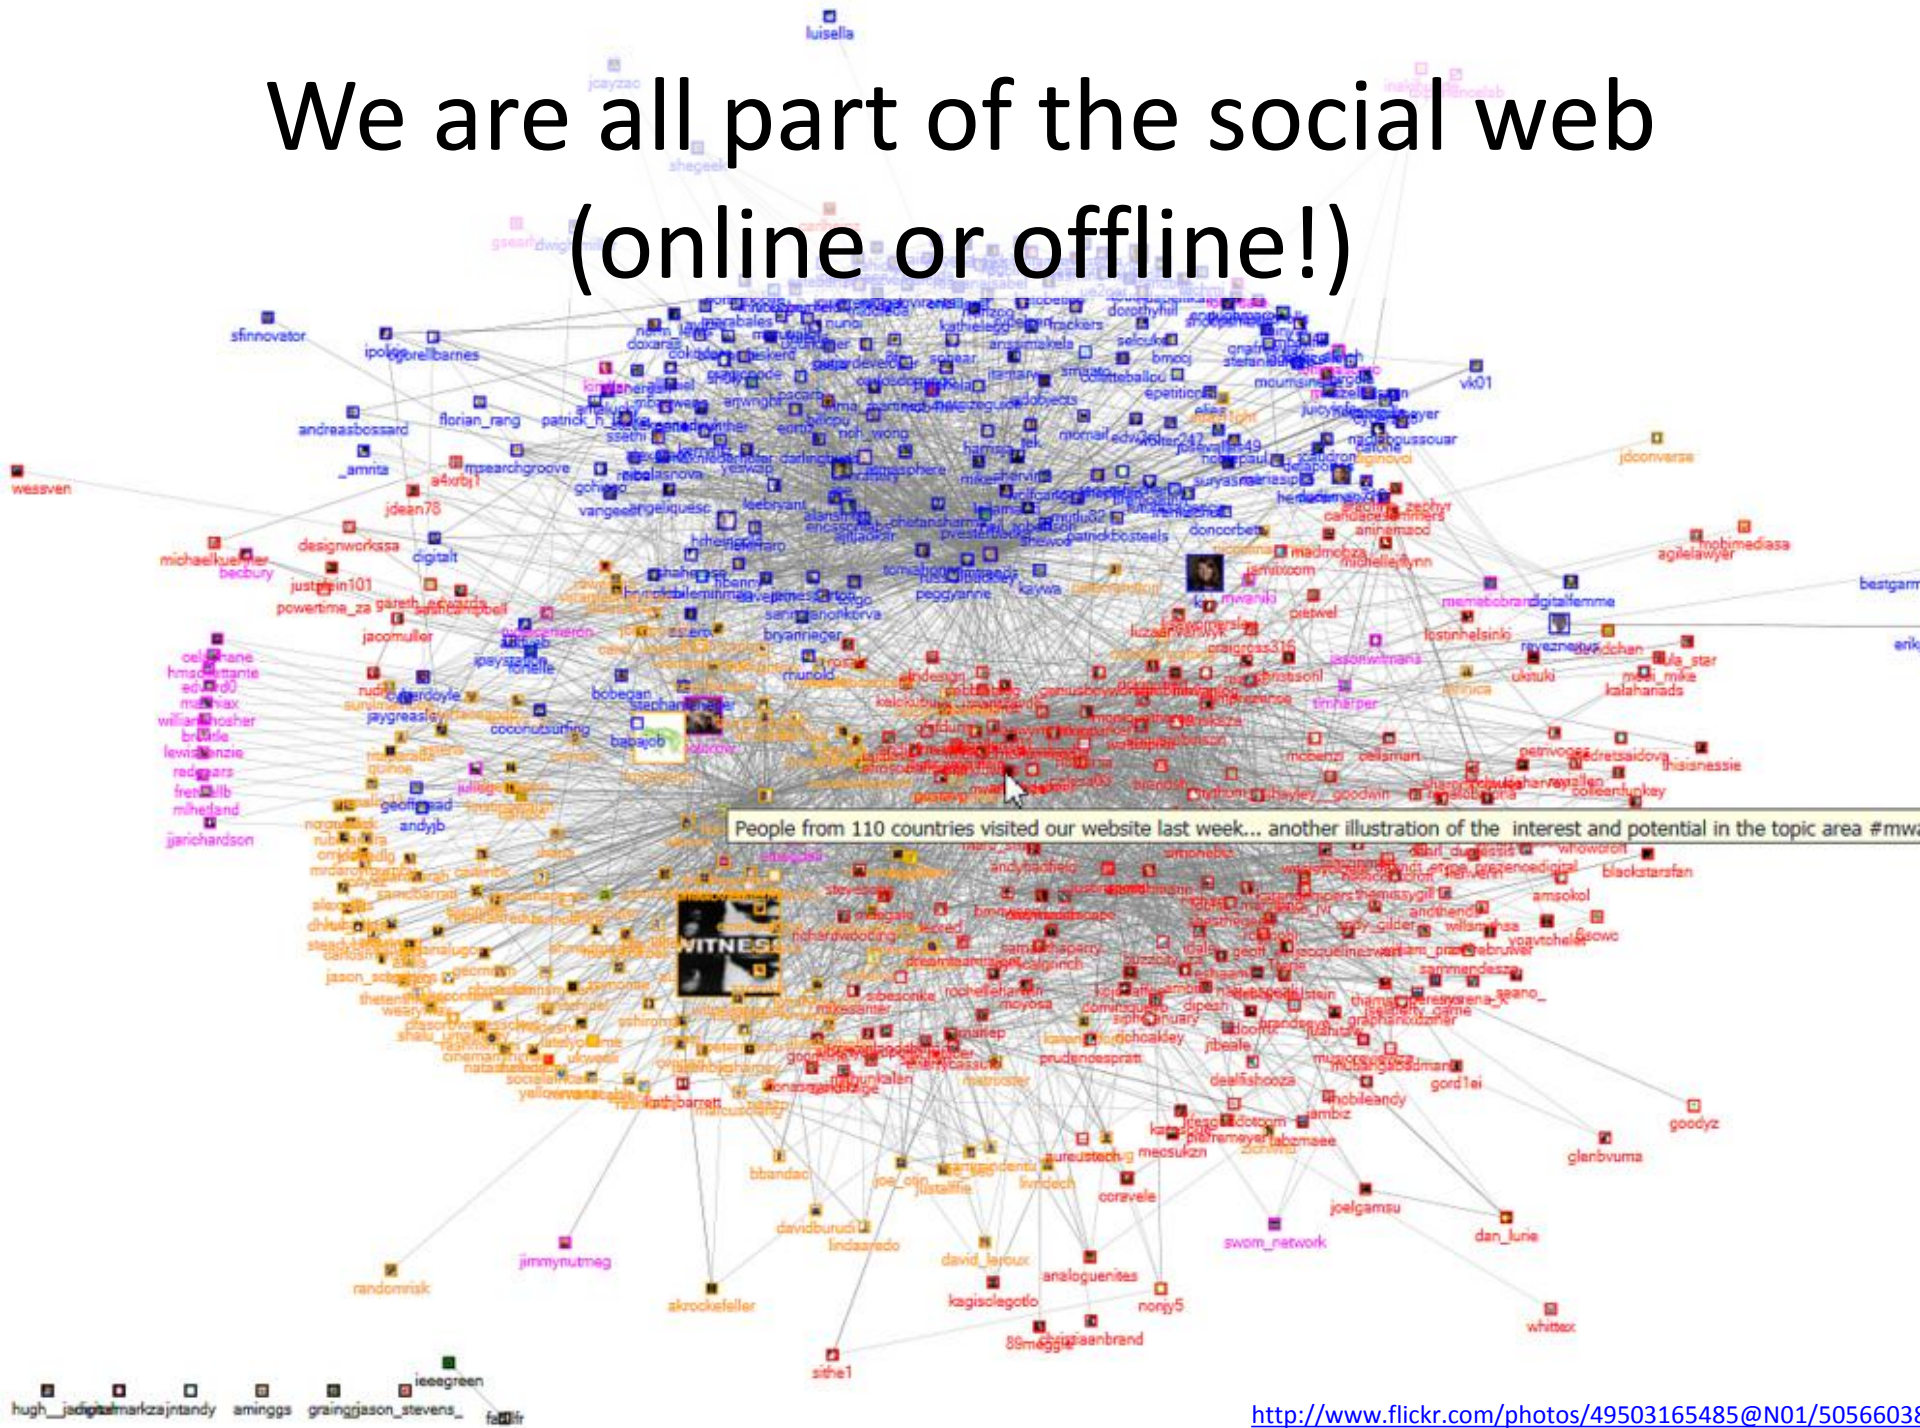

Today you will learn how to...

- Craft a Facebook page and Twitter account that will represent your library online;
- Save time and energy by updating multiple services at the same time;
- Reach new library users by building social web connections with existing users;
- Build community by advertising events and programs through the social web.

THE BIG PICTURE

Humans are Social Creatures

Libraries are social networks for ideas

We are all part of the social web (online or offline!)

The Triforce of Social Media Awesomeness

Social Connection

Long Form
Communication

Short Form
Communication

The most important thing: KEEP IT USER-CENTRIC

BLOGS

AJC Newspaper Photograph Exhibit in Library North

Posted on [April 5, 2011](#) by [Peter J. Roberts](#)

David Duke, Grand Wizard of the Knights of the Ku Klux Klan, salutes a fiery cross at an annual Stone Mountain gathering ca. 1975. Atlanta Journal-Constitution Photographic Archive.