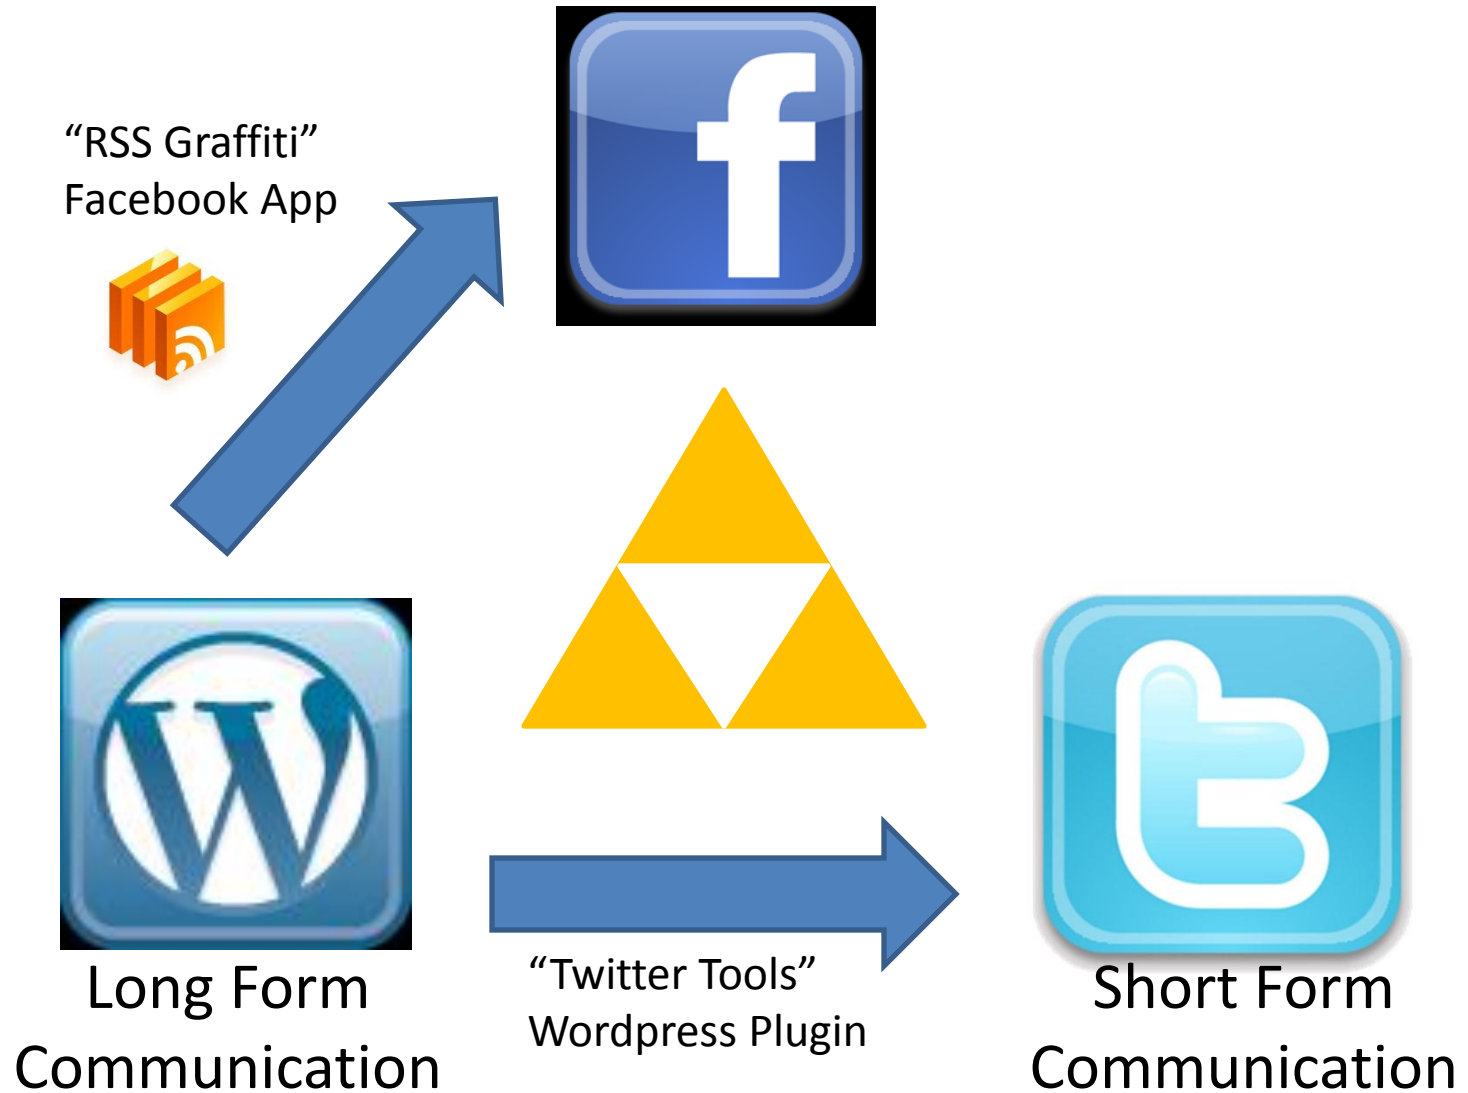

Location **Atlanta, GA**

Web <http://www.librar...>

Bio **Georgia State University Library**

145 following **377** followers **32** listed

Tweets **444**

Favorites

Following

[View all...](#)

[RSS feed of gsu_library's tweets](#)

Tweet and ReTweet were sitting on a fence...

Can haz we follow u?

MANAGING YOUR LIBRARY'S SOCIAL LIFE

The Triforce of Social Media Awesomeness

Social Connection

Personal vs. Professional