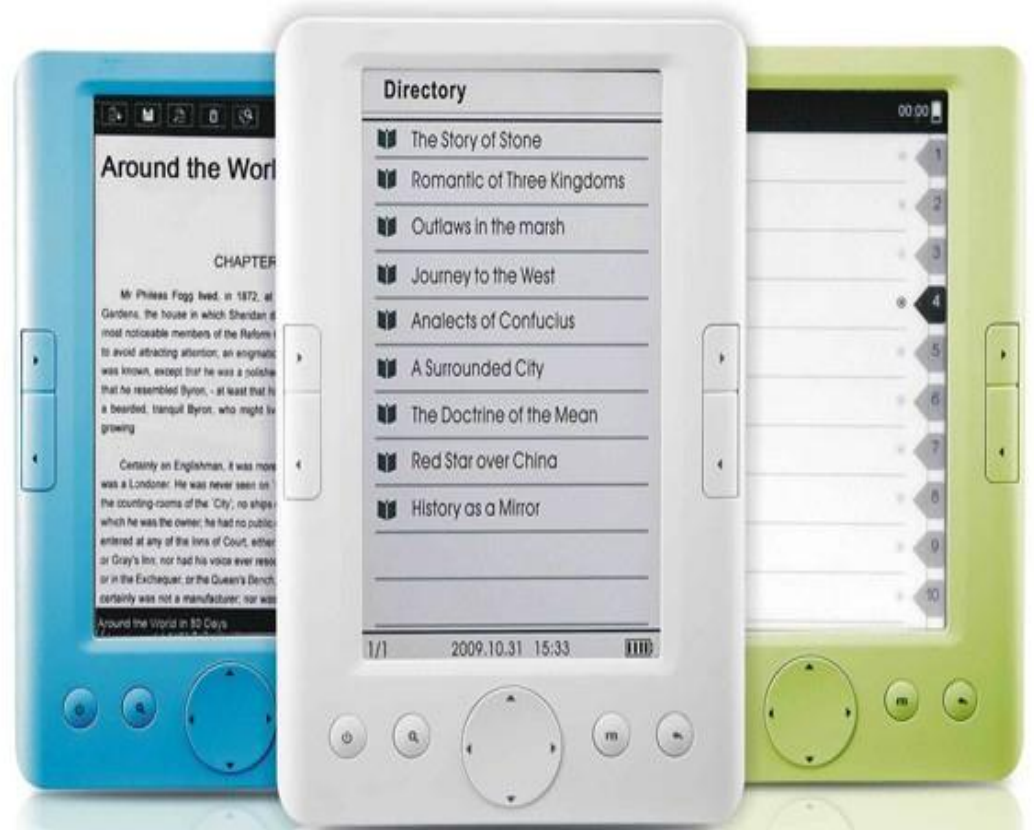

Courtesy www.jiscinfonet.ac.uk

Courtesy www.jiscinfonet.ac.uk

Courtesy www.jiscinfonet.ac.uk

Co- working Space & Services

Interactive, Zoned Children's Space (ages 0 – 12)

Teen Space

is still thriving!

We are Technology Experts