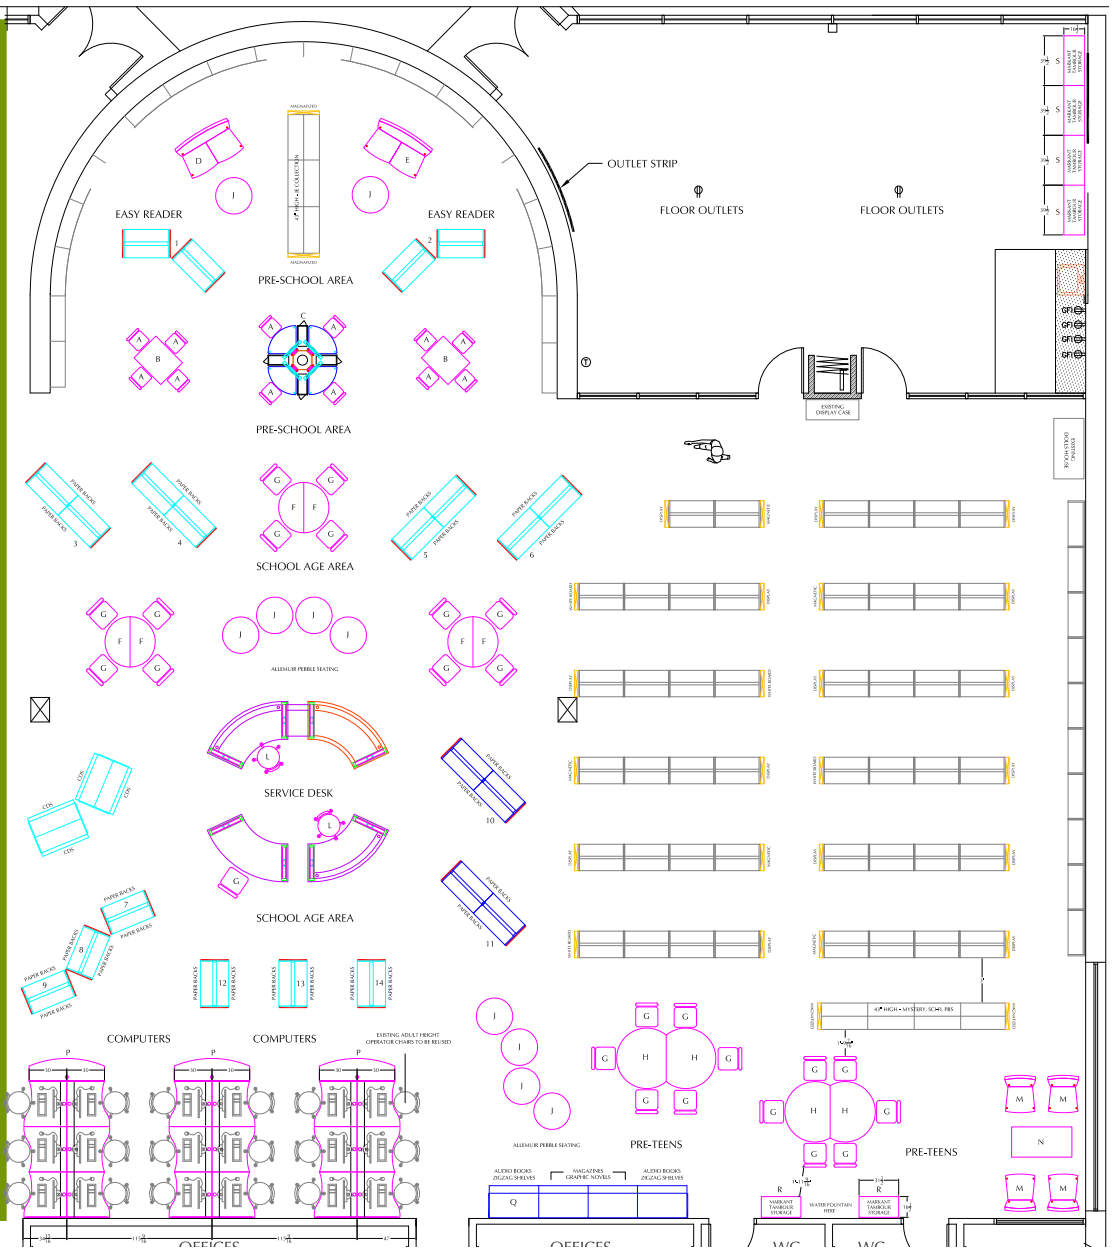

Courtesy www.jiscinfonet.ac.uk

Courtesy www.jiscinfonet.ac.uk

Courtesy www.jiscinfonet.ac.uk

Co- working Space & Services

Interactive, Zoned Children's Space (ages 0 – 12)

Teen Space

is still thriving!

We are Technology Experts